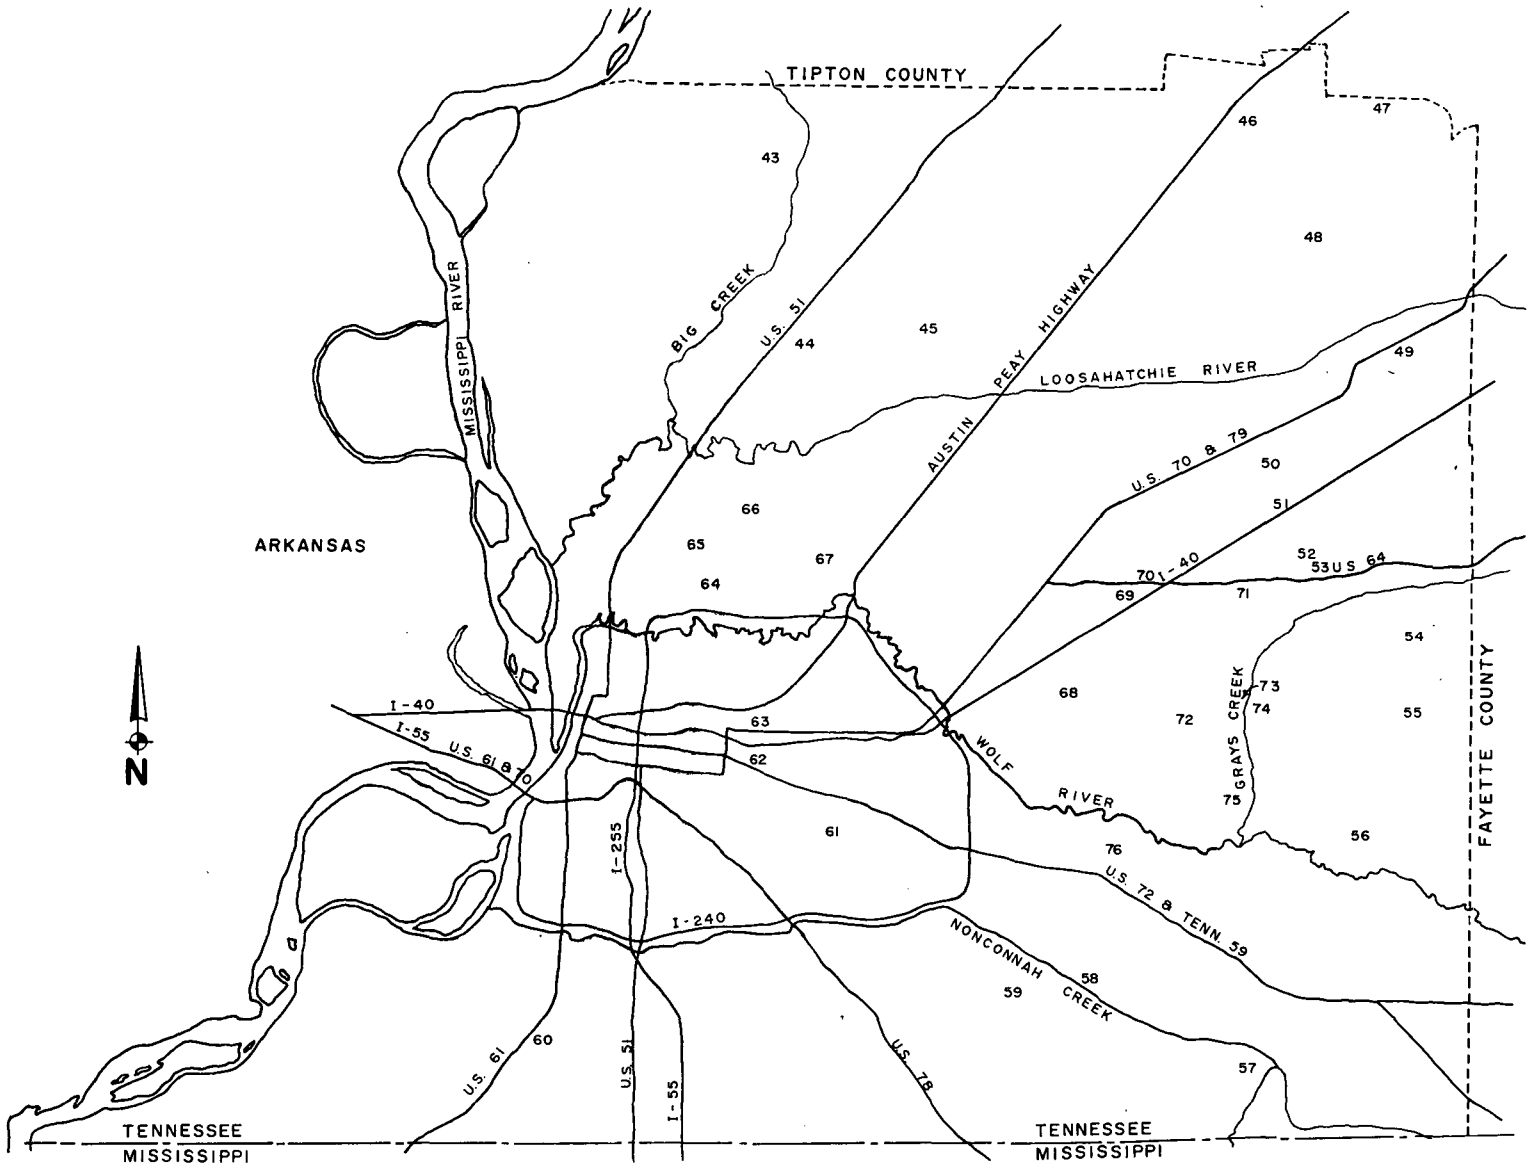

VOLUME II - GRAVESTONE INSCRIPTIONS FROM SHELBY COUNTY, TENNESSEE, CEMETERIES

KEY TO LOCATION MAP ON OPPOSITE PAGE

<u>Key Number</u>	<u>Name of Cemetery</u>	<u>Page Number</u>
43	West Union Cumberland Presbyterian Church Cemetery	191
44	Ward Memorial Cemetery	222
45	Bateman Family Cemetery	228
46	Pleasant Union Cumberland Presbyterian Church Cemetery	229
47	Macedonia Methodist Church Cemetery	239
48	Gratitude Methodist Church Cemetery	254
49	Old Episcopal Church Cemetery, Arlington, Tennessee	261
50	Log Union Cemetery	263
51	Gillespie Family Cemetery	265
52	Wherry Family Cemetery	266
53	Chambers Methodist Church Cemetery	270
54	Reid Cemetery	275
55	Fisherville Baptist Church Cemetery	280
56	Bethany Christian Church Cemetery	282
57	McKinney Family Cemetery	293
58	Kimbrough Family Cemetery	294
59	Mount Moriah Cemetery	296
60	Stephenson Methodist Church Cemetery	306
61	Eckles-Madison Family Cemetery	317
62	Kimbrough Family Cemetery	294
63	Willis Cemetery	318
64	Point Church Cemetery	319
65	Cemetery in the Frayser Area	322
66	Schoolfield Family Cemetery	323
67	Brooks Family Cemetery	324
68	Old Mount Zion Baptist Church Cemetery	325
69	Bland Family Cemetery	327
70	Toll Gate Cemetery	328
71	Morning Sun Cumberland Presbyterian Church Cemetery	331
72	Cordova Cemetery	340
73	Allen-Yates Family Cemetery	347
74	Cemetery on Holly Hills Country Club	347
75	Starkey Redditt Family Cemetery	349
76	Shepherd Family Cemetery	351

SHELBY COUNTY, TENNESSEE